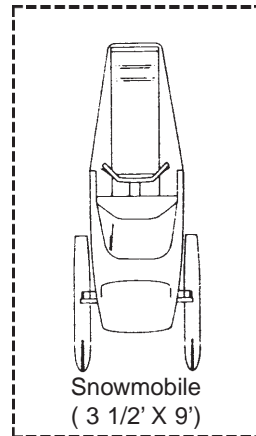

Create Your Own Template