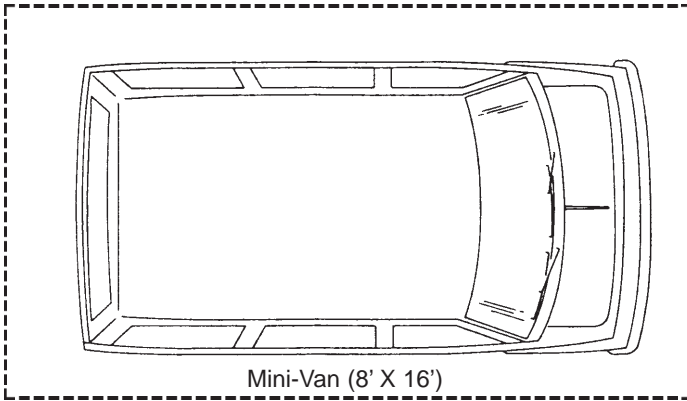

Create Your Own Template