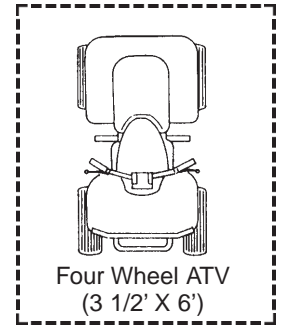

Create Your Own Template