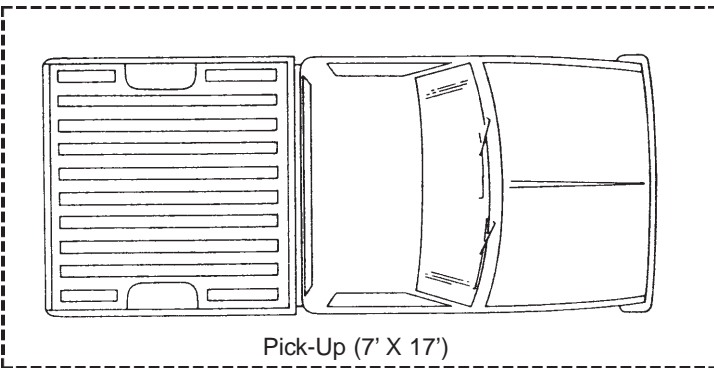

Create Your Own Template