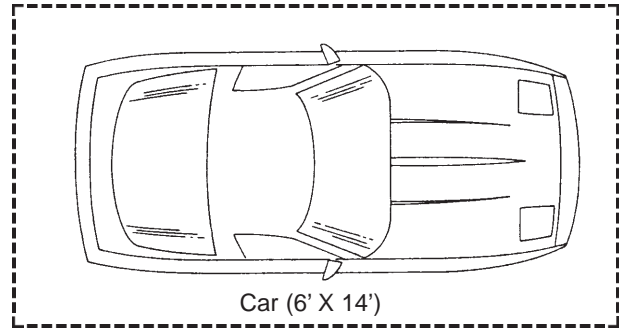

Create Your Own Template