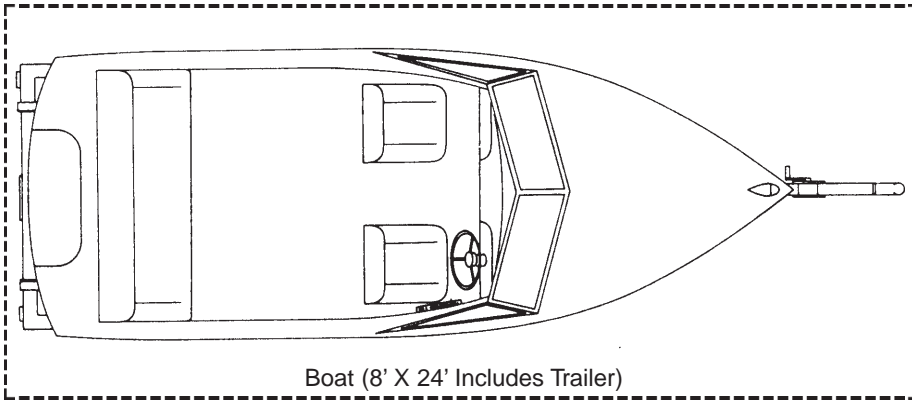

Create Your Own Template